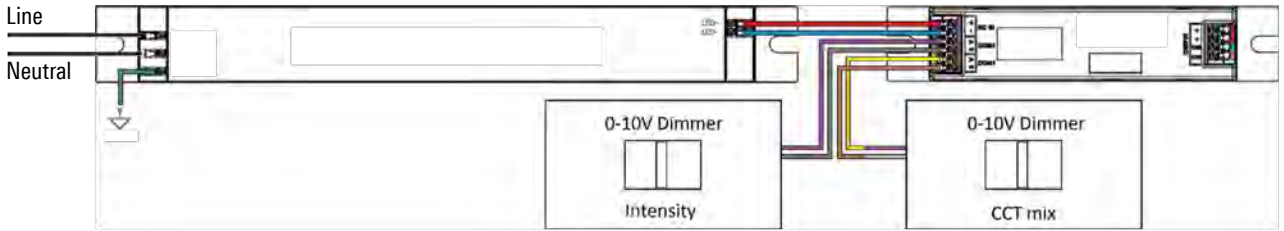

UNIT WIRING

Unit Wiring

Note: Dimmers to be provided by others. Tunable White and Tunable Green to White configurations require dimmers for both intensity and color temperature.

Integrated LED Detail

Control Enclosure Access