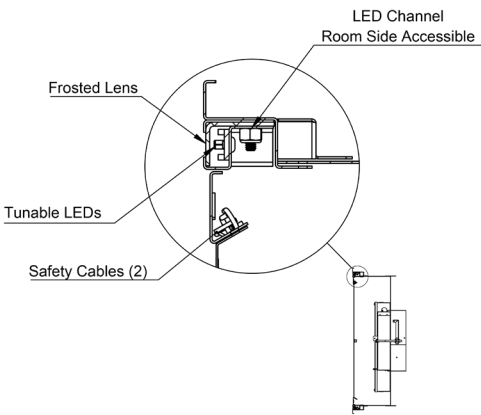

UNIT WIRING

Unit Wiring

Note: Dimmers to be provided by others. Tunable White and Tunable Green to White configurations require dimmers for both intensity and color temperature.

Integrated LED Detail

Control Enclosure Access